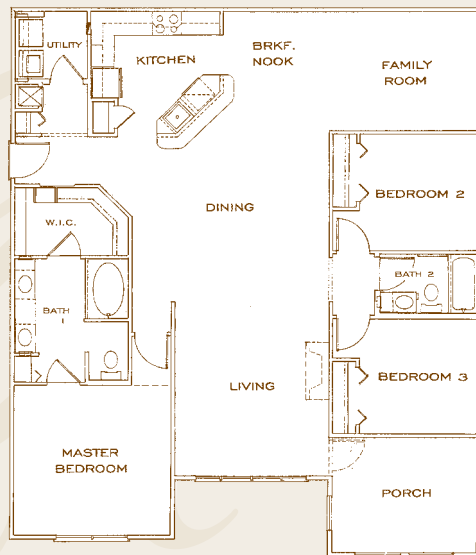

Van Dyke

F1A

THREE *Bedroom* / TWO *Bath*
PLUS FAMILY ROOM
1,678 SQ. FT. OF LIVING SPACE

F1B

THREE *Bedroom* / TWO *Bath*
PLUS FAMILY ROOM
1,811 SQ. FT. OF LIVING SPACE

Van Dyke

F1C

THREE *Bedroom* / TWO *Bath*
PLUS FAMILY ROOM
1,800 SQ. FT. OF LIVING SPACE

F1D

THREE *Bedroom* / TWO *Bath*
PLUS FAMILY ROOM
1,667 SQ. FT. OF LIVING SPACE