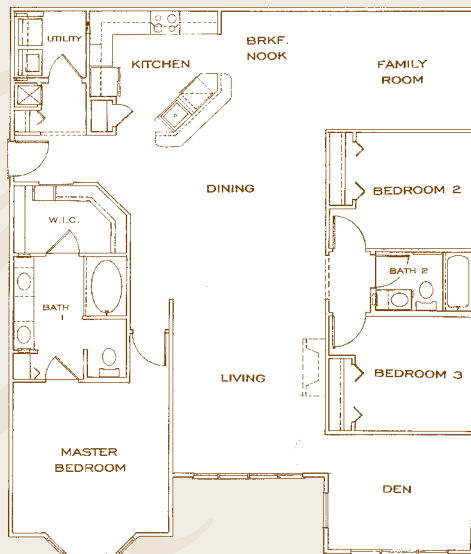

Van Dyke

F1A

THREE *Bedroom* / TWO *Bath*
PLUS FAMILY ROOM
1,678 SQ. FT. OF LIVING SPACE

F1B

THREE *Bedroom* / TWO *Bath*
PLUS FAMILY ROOM
1,811 SQ. FT. OF LIVING SPACE

Van Dyke

F1C

THREE *Bedroom* / TWO *Bath*
PLUS FAMILY ROOM
1,800 SQ. FT. OF LIVING SPACE

F1D

THREE *Bedroom* / TWO *Bath*
PLUS FAMILY ROOM
1,667 SQ. FT. OF LIVING SPACE