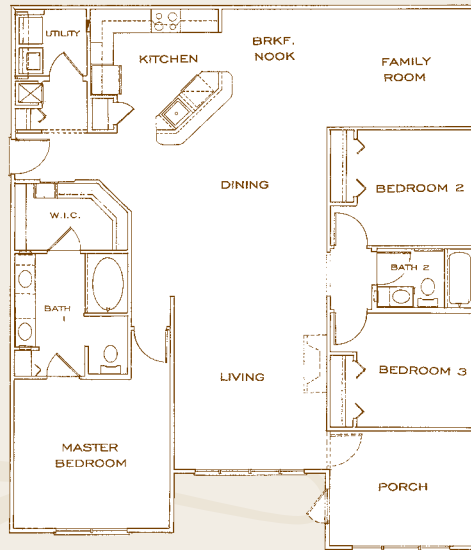

Van Dyke

F1A

THREE *Bedroom* / TWO *Bath*
PLUS FAMILY ROOM
1,678 SQ. FT. OF LIVING SPACE

F1B

THREE *Bedroom* / TWO *Bath*
PLUS FAMILY ROOM
1,811 SQ. FT. OF LIVING SPACE

Van Dyke

F1C

THREE *Bedroom* / TWO *Bath*
PLUS FAMILY ROOM
1,800 SQ. FT. OF LIVING SPACE

F1D

THREE *Bedroom* / TWO *Bath*
PLUS FAMILY ROOM
1,667 SQ. FT. OF LIVING SPACE