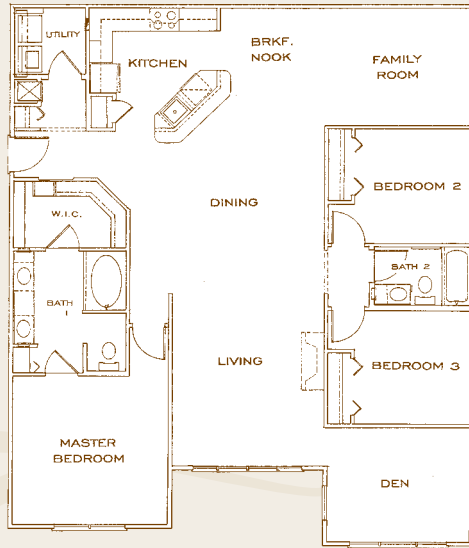

Van Dyke

F1A

THREE *Bedroom* / TWO *Bath*
PLUS FAMILY ROOM
1,678 SQ. FT. OF LIVING SPACE

F1B

THREE *Bedroom* / TWO *Bath*
PLUS FAMILY ROOM
1,811 SQ. FT. OF LIVING SPACE

Van Dyke

F1C

THREE *Bedroom* / TWO *Bath*
PLUS FAMILY ROOM
1,800 SQ. FT. OF LIVING SPACE

F1D

THREE *Bedroom* / TWO *Bath*
PLUS FAMILY ROOM
1,667 SQ. FT. OF LIVING SPACE