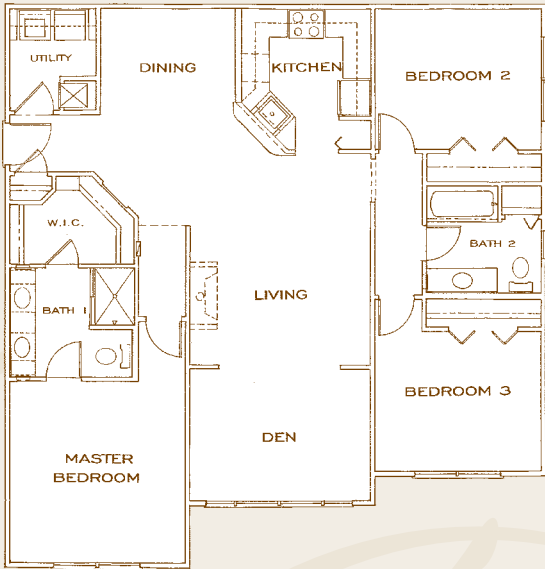

Renoir

D1A

THREE *Bedroom* / TWO *Bath*
1,431 SQ. FT. OF LIVING SPACE

D1B

THREE *Bedroom* / TWO *Bath*
1,327 SQ. FT. OF LIVING SPACE

D1C

THREE *Bedroom* / TWO *Bath*
1,443 SQ. FT. OF LIVING SPACE