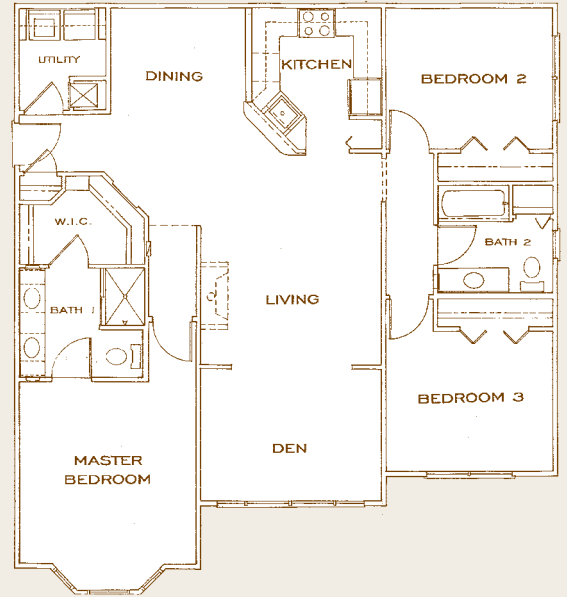

Renoir

D1A

THREE *Bedroom* / TWO *Bath*
1,431 SQ. FT. OF LIVING SPACE

D1B

THREE *Bedroom* / TWO *Bath*
1,327 SQ. FT. OF LIVING SPACE

D1C

THREE *Bedroom* / TWO *Bath*
1,443 SQ. FT. OF LIVING SPACE