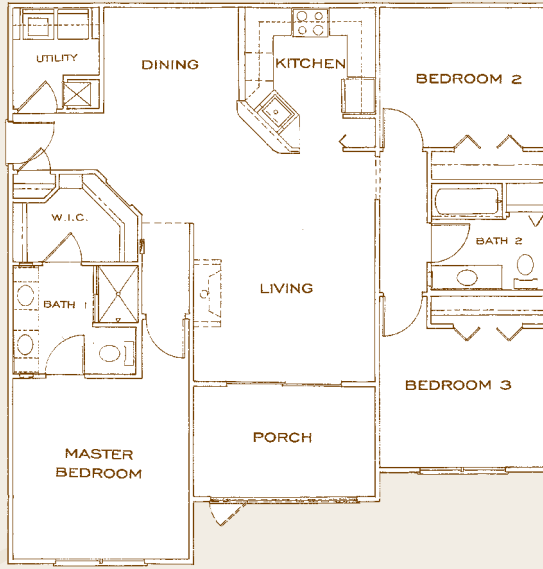

Renoir

D1A

THREE *Bedroom* / TWO *Bath*
1,431 SQ. FT. OF LIVING SPACE

D1B

THREE *Bedroom* / TWO *Bath*
1,327 SQ. FT. OF LIVING SPACE

D1C

THREE *Bedroom* / TWO *Bath*
1,443 SQ. FT. OF LIVING SPACE