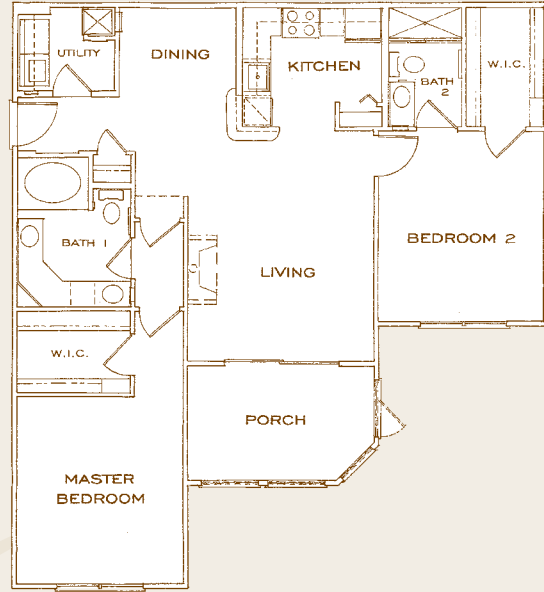

Rembrandt

C1

TWO *Bedroom* / TWO *Bath*
1,212 SQ. FT. OF LIVING SPACE

C2A

TWO *Bedroom* / TWO *Bath*
1,105 SQ. FT. OF LIVING SPACE

C2B

TWO *Bedroom* / TWO *Bath*
1,212 SQ. FT. OF LIVING SPACE