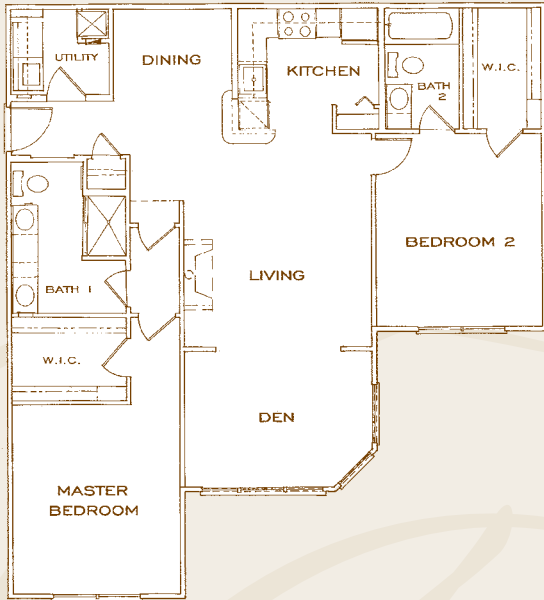

Rembrandt

C1

TWO *Bedroom* / TWO *Bath*
1,212 SQ. FT. OF LIVING SPACE

C2A

TWO *Bedroom* / TWO *Bath*
1,105 SQ. FT. OF LIVING SPACE

C2B

TWO *Bedroom* / TWO *Bath*
1,212 SQ. FT. OF LIVING SPACE