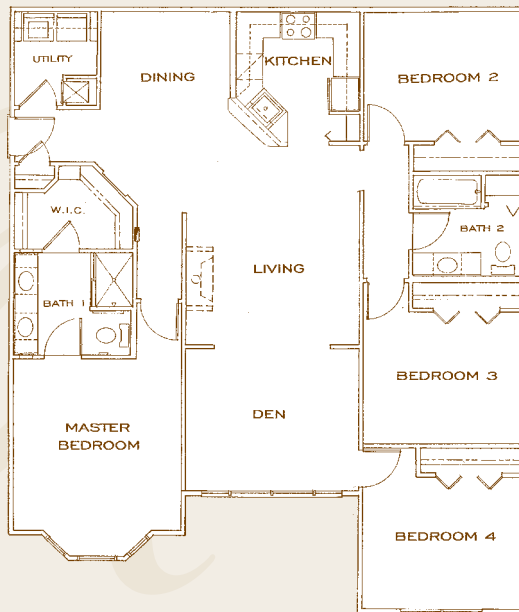

Matisse

E1A

FOUR *Bedroom* / TWO *Bath*
1,610 SQ. FT. OF LIVING SPACE

E1B

FOUR *Bedroom* / TWO *Bath*
1,620 SQ. FT. OF LIVING SPACE