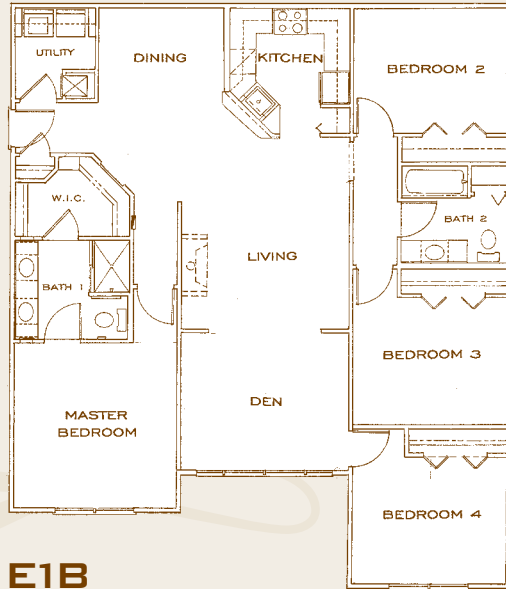

Matisse

E1A

FOUR *Bedroom* / TWO *Bath*
1,610 SQ. FT. OF LIVING SPACE

E1B

FOUR *Bedroom* / TWO *Bath*
1,620 SQ. FT. OF LIVING SPACE