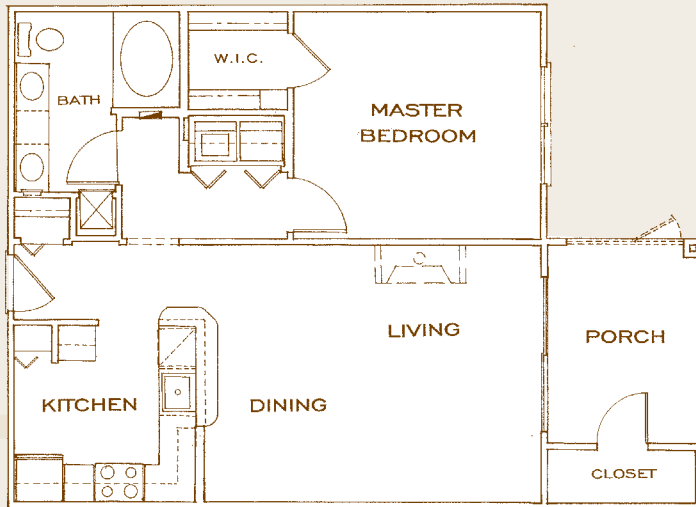

Degas

A1A

ONE *Bedroom* / ONE *Bath*
777 SQ. FT. OF LIVING SPACE

A1B

ONE *Bedroom* / ONE *Bath*
890 SQ. FT. OF LIVING SPACE

Degas

A2A

ONE *Bedroom* / ONE *Bath*
777 SQ. FT. OF LIVING SPACE

A2B

ONE *Bedroom* / ONE *Bath*
890 SQ. FT. OF LIVING SPACE