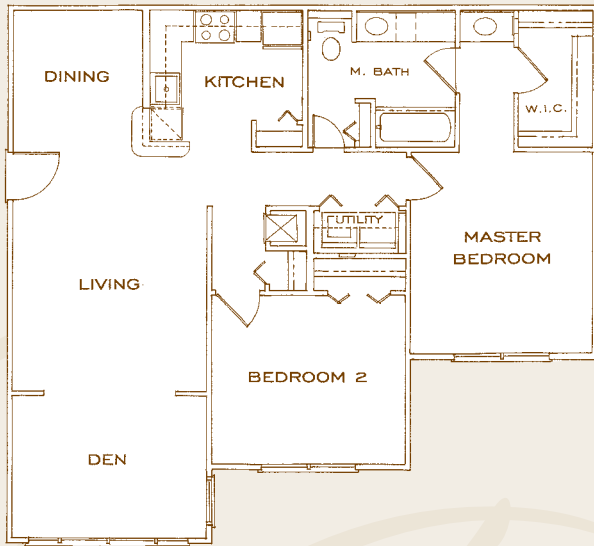

Da Vinci

G1

TWO *Bedroom* / ONE *Bath*
1,077 SQ. FT. OF LIVING SPACE

G2A

TWO *Bedroom* / ONE *Bath*
970 SQ. FT. OF LIVING SPACE

G2B

TWO *Bedroom* / ONE *Bath*
1,077 SQ. FT. OF LIVING SPACE