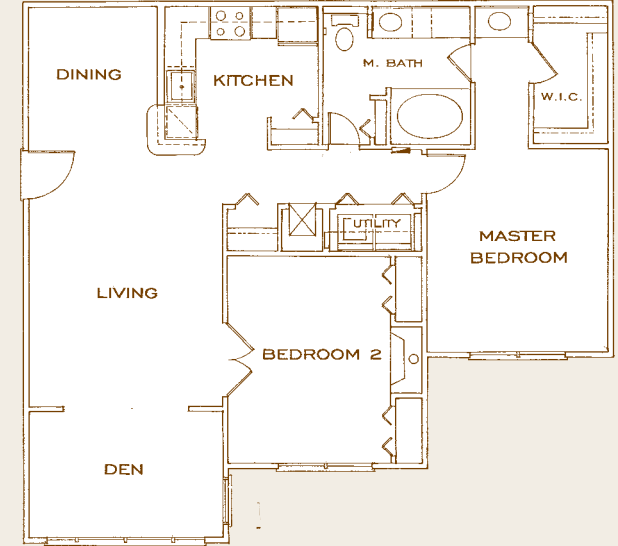

Da Vinci

G1

TWO *Bedroom* / ONE *Bath*
1,077 SQ. FT. OF LIVING SPACE

G2A

TWO *Bedroom* / ONE *Bath*
970 SQ. FT. OF LIVING SPACE

G2B

TWO *Bedroom* / ONE *Bath*
1,077 SQ. FT. OF LIVING SPACE