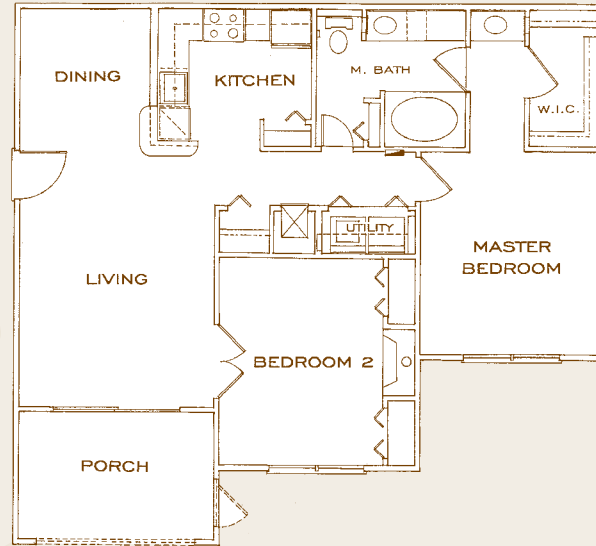

Da Vinci

G1

TWO *Bedroom* / ONE *Bath*
1,077 SQ. FT. OF LIVING SPACE

G2A

TWO *Bedroom* / ONE *Bath*
970 SQ. FT. OF LIVING SPACE

G2B

TWO *Bedroom* / ONE *Bath*
1,077 SQ. FT. OF LIVING SPACE